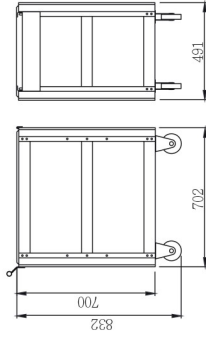

**5 Drawer 26" Trolley**

Overall dimensions: W 671 x D 459 x H 808mm  
Weight: 50.4Kgs

COLOR	ITEM NO.
	ECT2651BK
	ECT2651RD
	ECT2651B

**4 Drawer 26" Top Chest with Lid**

Overall dimensions: W 660 x D 307 x H 378mm  
Weight: 22Kgs

COLOR	ITEM NO.
	ECC2641BK
	ECC2641RD
	ECC2641B

**6 Drawer 26" Top Chest with Lid**

Overall dimensions: W 660 x D 307 x H 378mm  
Weight: 22Kgs

COLOR	ITEM NO.
	ECC2661BK
	ECC2661RD
	ECC2661B

**3 Drawer Carry Box**

Overall dimensions: W 521 x D 255 x H 301mm  
Weight: 11.1Kgs

COLOR	ITEM NO.
	ECC20301BK
	ECC20301RD
	ECC20301B

**3**  
Drawers

**Carry Box**

Overall dimensions: W 536 x D 257 x H 222mm  
Weight: 6.5Kgs

COLOR	ITEM NO.
	ECC8005BK
	ECC8005RD
	ECC8005B

**Carry Box**

Overall dimensions: W 480 x D 220 x H 250mm  
Weight: 6.5Kgs

COLOR	ITEM NO.
	ECC8015BK
	ECC8015RD
	ECC8015B

**3 Tray Service Cart**

Overall dimensions: W 702 x D 491 x H 832mm  
Weight: 19.1Kgs