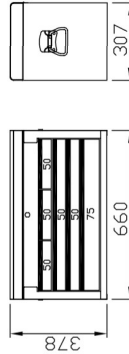

**5 Drawer 26" Trolley**

Overall dimensions: W 671 x D 459 x H 808mm  
Weight: 50.4Kgs

COLOR	ITEM NO.
	ECT2651BK
	ECT2651RD
	ECT2651B

**4 Drawer 26" Top Chest with Lid**

Overall dimensions: W 660 x D 307 x H 378mm  
Weight: 22Kgs

COLOR	ITEM NO.
	ECC2641BK
	ECC2641RD
	ECC2641B

**6 Drawer 26" Top Chest with Lid**

Overall dimensions: W 660 x D 307 x H 378mm  
Weight: 22Kgs

COLOR	ITEM NO.
	ECC2661BK
	ECC2661RD
	ECC2661B

**3 Drawer Carry Box**

Overall dimensions: W 521 x D 255 x H 301mm  
Weight: 11.1Kgs

COLOR	ITEM NO.
	ECC20301BK
	ECC20301RD
	ECC20301B

**3**  
Drawers

**Carry Box**

Overall dimensions: W 536 x D 257 x H 222mm  
Weight: 6.5Kgs

COLOR	ITEM NO.
	ECC8005BK
	ECC8005RD
	ECC8005B

**Carry Box**

Overall dimensions: W 480 x D 220 x H 250mm  
Weight: 6.5Kgs

COLOR	ITEM NO.
	ECC8015BK
	ECC8015RD
	ECC8015B

**3 Tray Service Cart**

Overall dimensions: W 702 x D 491 x H 832mm  
Weight: 19.1Kgs