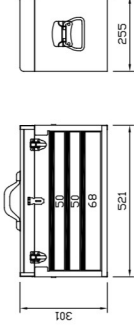

**5 Drawer 26" Trolley**

Overall dimensions: W 671 x D 459 x H 808mm  
Weight: 50.4Kgs

COLOR	ITEM NO.
	ECT2651BK
	ECT2651RD
	ECT2651B

**4 Drawer 26" Top Chest with Lid**

Overall dimensions: W 660 x D 307 x H 378mm  
Weight: 22Kgs

COLOR	ITEM NO.
	ECC2641BK
	ECC2641RD
	ECC2641B

**6 Drawer 26" Top Chest with Lid**

Overall dimensions: W 660 x D 307 x H 378mm  
Weight: 22Kgs

COLOR	ITEM NO.
	ECC2661BK
	ECC2661RD
	ECC2661B

**3 Drawer Carry Box**

Overall dimensions: W 521 x D 255 x H 301mm  
Weight: 11.1Kgs

COLOR	ITEM NO.
	ECC20301BK
	ECC20301RD
	ECC20301B

**3**  
Drawers

**Carry Box**

Overall dimensions: W 536 x D 257 x H 222mm  
Weight: 6.5Kgs

COLOR	ITEM NO.
	ECC8005BK
	ECC8005RD
	ECC8005B

**Carry Box**

Overall dimensions: W 480 x D 220 x H 250mm  
Weight: 6.5Kgs

COLOR	ITEM NO.
	ECC8015BK
	ECC8015RD
	ECC8015B

**3 Tray Service Cart**

Overall dimensions: W 702 x D 491 x H 832mm  
Weight: 19.1Kgs