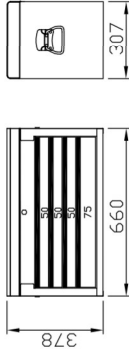

**5 Drawer 26" Trolley**

Overall dimensions: W 671 x D 459 x H 808mm  
Weight: 50.4Kgs

COLOR	ITEM NO.
	ECT2651BK
	ECT2651RD
	ECT2651B

**4 Drawer 26" Top Chest with Lid**

Overall dimensions: W 660 x D 307 x H 378mm  
Weight: 22Kgs

COLOR	ITEM NO.
	ECC2641BK
	ECC2641RD
	ECC2641B

**6 Drawer 26" Top Chest with Lid**

Overall dimensions: W 660 x D 307 x H 378mm  
Weight: 22Kgs

COLOR	ITEM NO.
	ECC2661BK
	ECC2661RD
	ECC2661B

**3 Drawer Carry Box**

Overall dimensions: W 521 x D 255 x H 301mm  
Weight: 11.1Kgs

COLOR	ITEM NO.
	ECC20301BK
	ECC20301RD
	ECC20301B

**3**  
Drawers

**Carry Box**

Overall dimensions: W 536 x D 257 x H 222mm  
Weight: 6.5Kgs

COLOR	ITEM NO.
	ECC8005BK
	ECC8005RD
	ECC8005B

**Carry Box**

Overall dimensions: W 480 x D 220 x H 250mm  
Weight: 6.5Kgs

COLOR	ITEM NO.
	ECC8015BK
	ECC8015RD
	ECC8015B

**3 Tray Service Cart**

Overall dimensions: W 702 x D 491 x H 832mm  
Weight: 19.1Kgs